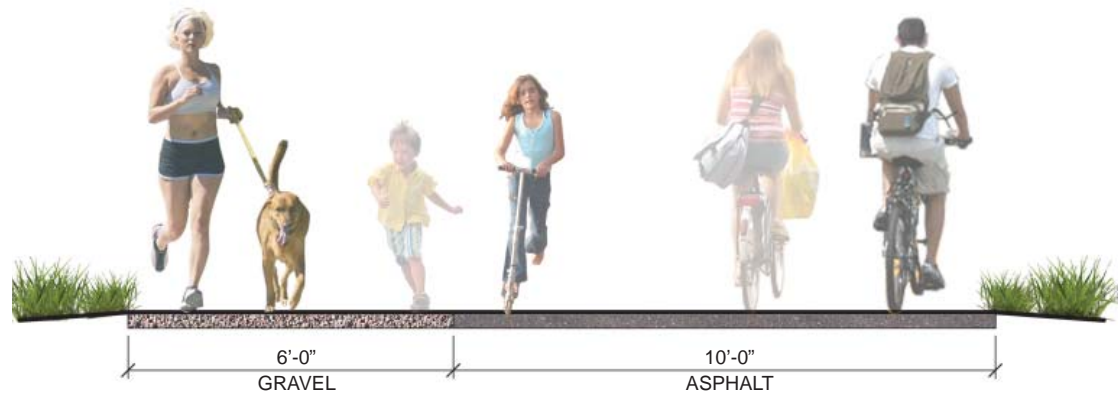

FESTIVAL PLAZA: com-
munity celebrations/ 4th
of July/ hillside view

PERFORMING PATH:
path winds along with
the topography/ high-
light historic places/
allows for art installa-
tions

ROUND ABOUT: bi-
cycle loops/ loop for
kids/ iconic marker

ART WALK: ephemeral
arts/ parades/ amph-
theater/ colorful gar-
dens

STATION: art gallery/
sculpture park/ com-
munity arts

Neighborhood Park

Fields

Overlook

Option A

Option B

Option D