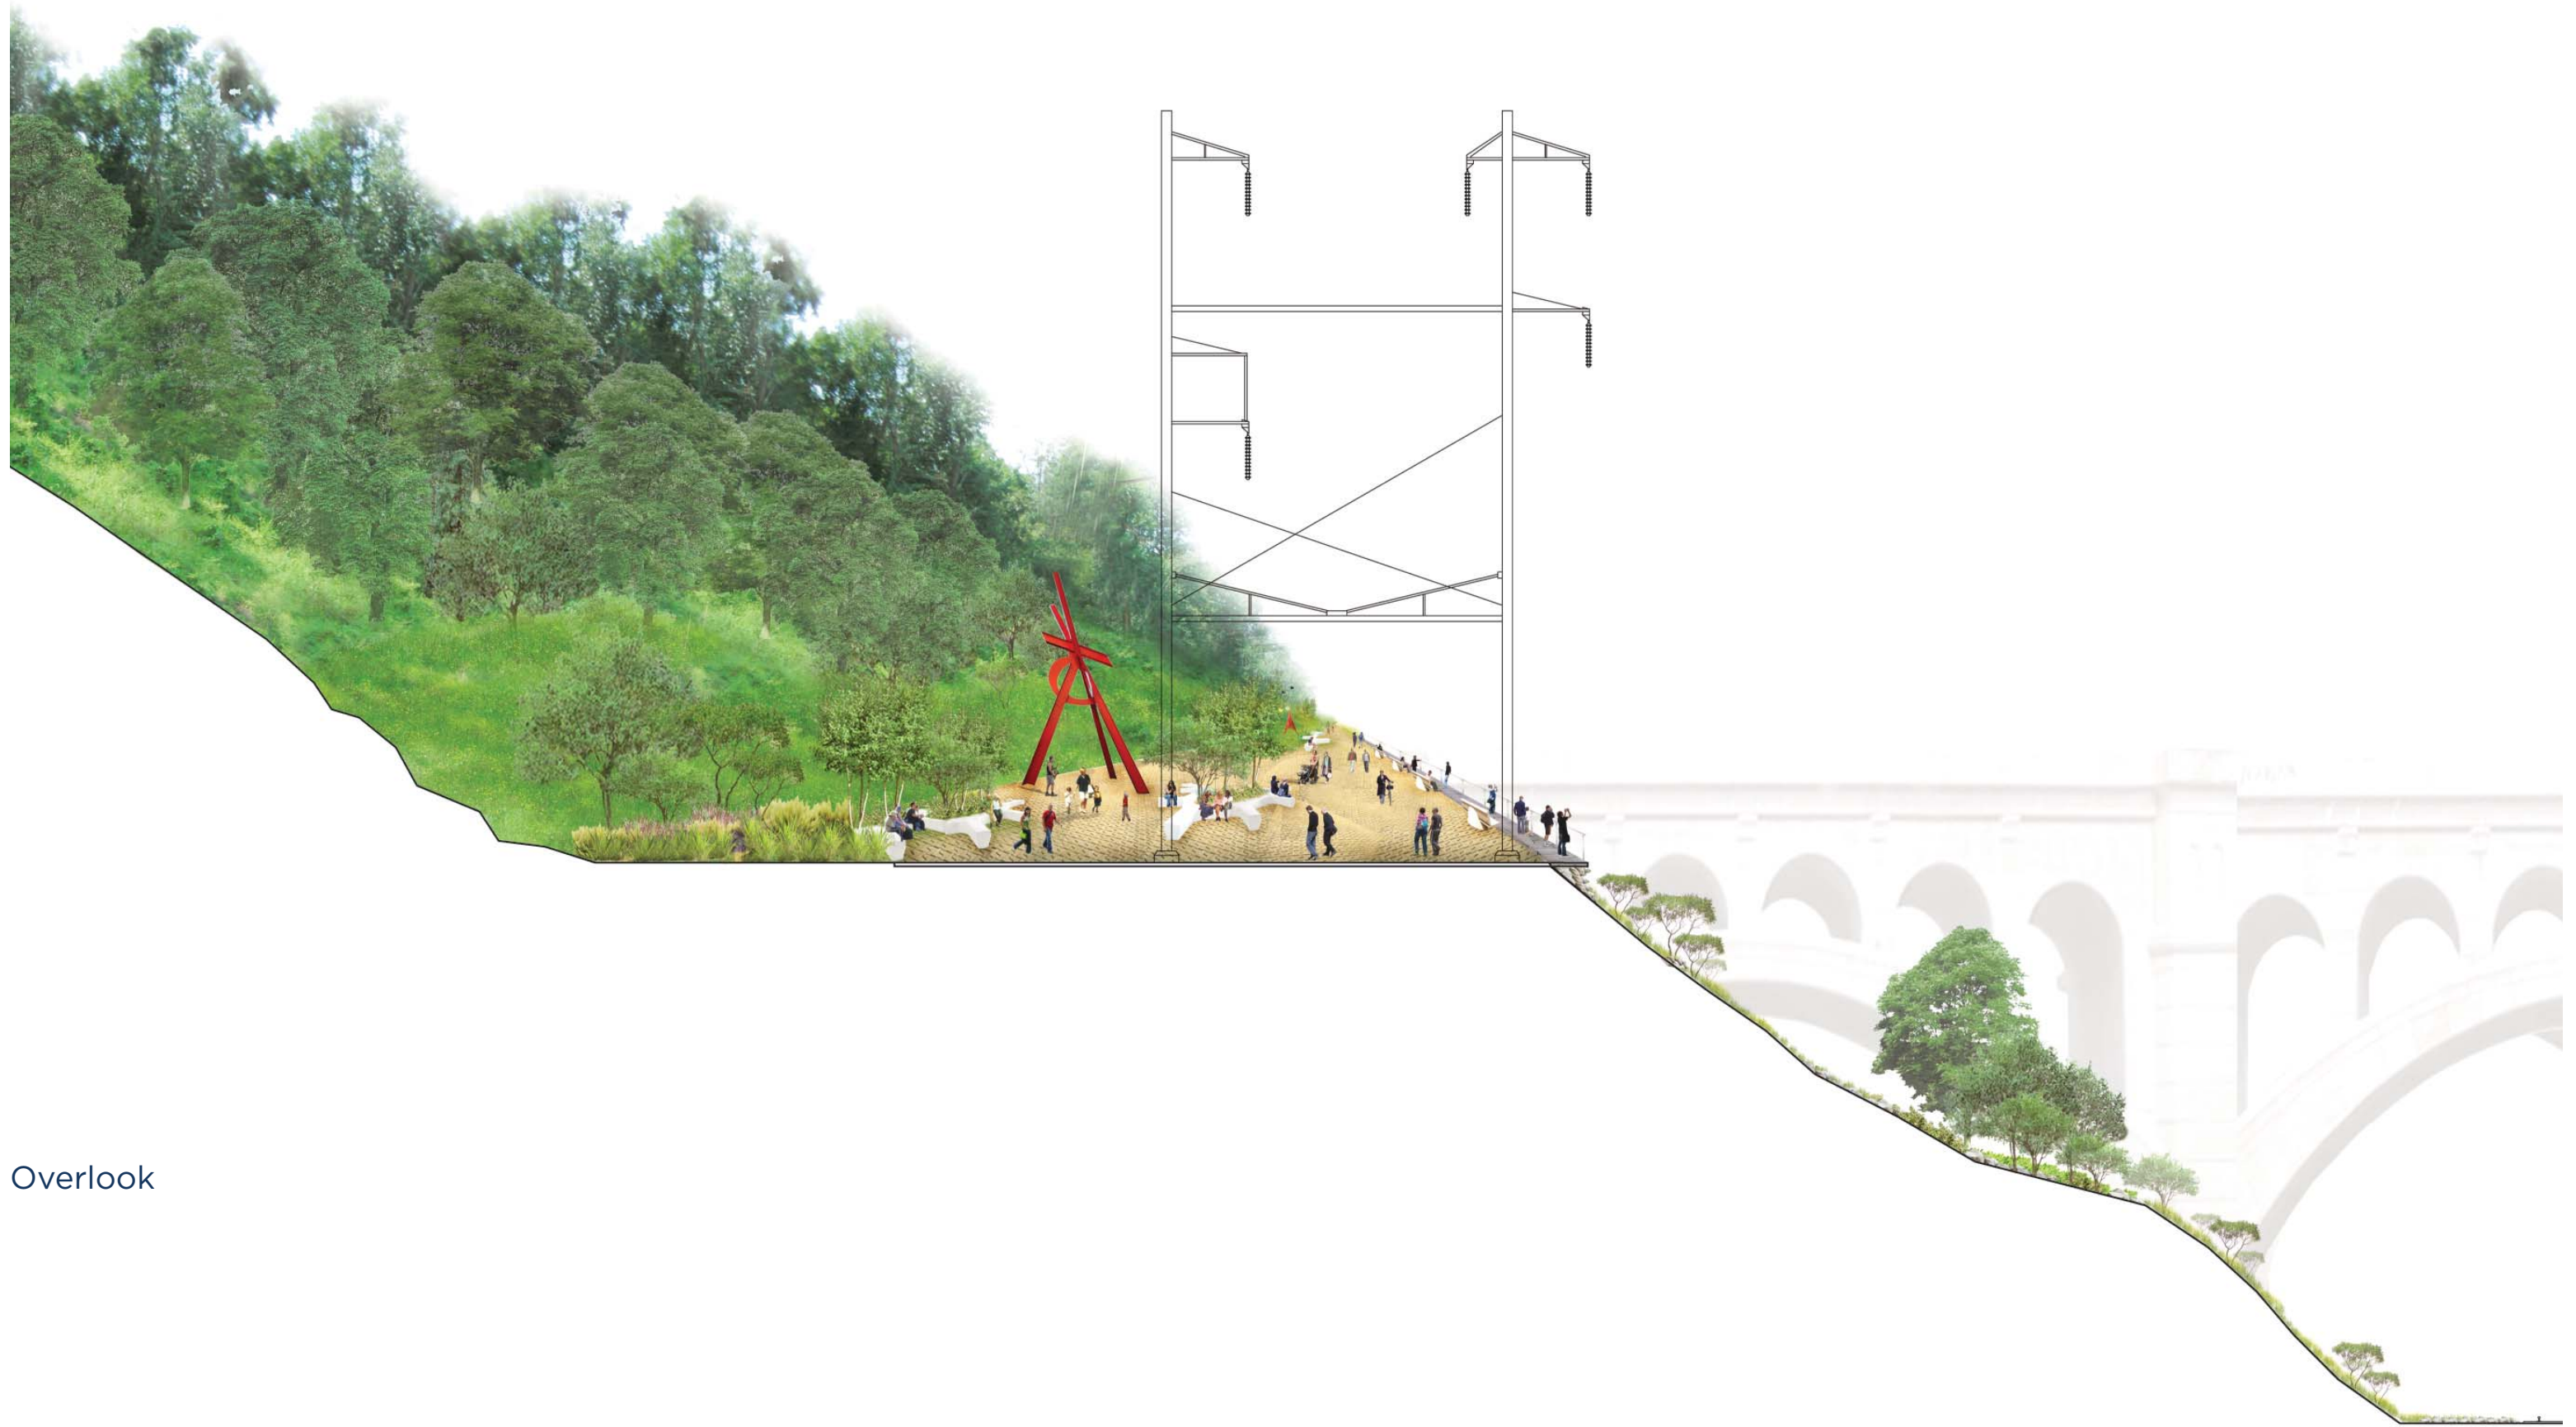

PERFORMING SPACE:
large presentations/
gathering space

REMEDIAION GROUNDS:
use ferns to remediate site
and highlight the original
rail line

WINDING TRAILS:
take you to special
spaces highlights
along the park

FESTIVAL PLAZA: com-
munity celebrations/ 4th
of July/ hillside view

PERFORMING PATH:
path winds along with
the topography/ high-
light historic places/
allows for art installa-
tions

ROUND ABOUT: bi-
cycle loops/ loop for
kids/ iconic marker

ART WALK: ephemeral
arts/ parades/ amph-
theater/ colorful gar-
dens

STATION: art gallery/
sculpture park/ com-
munity arts

Neighborhood Park

Fields

Overlook

Option A

Option B

Option D

Option C

Option E